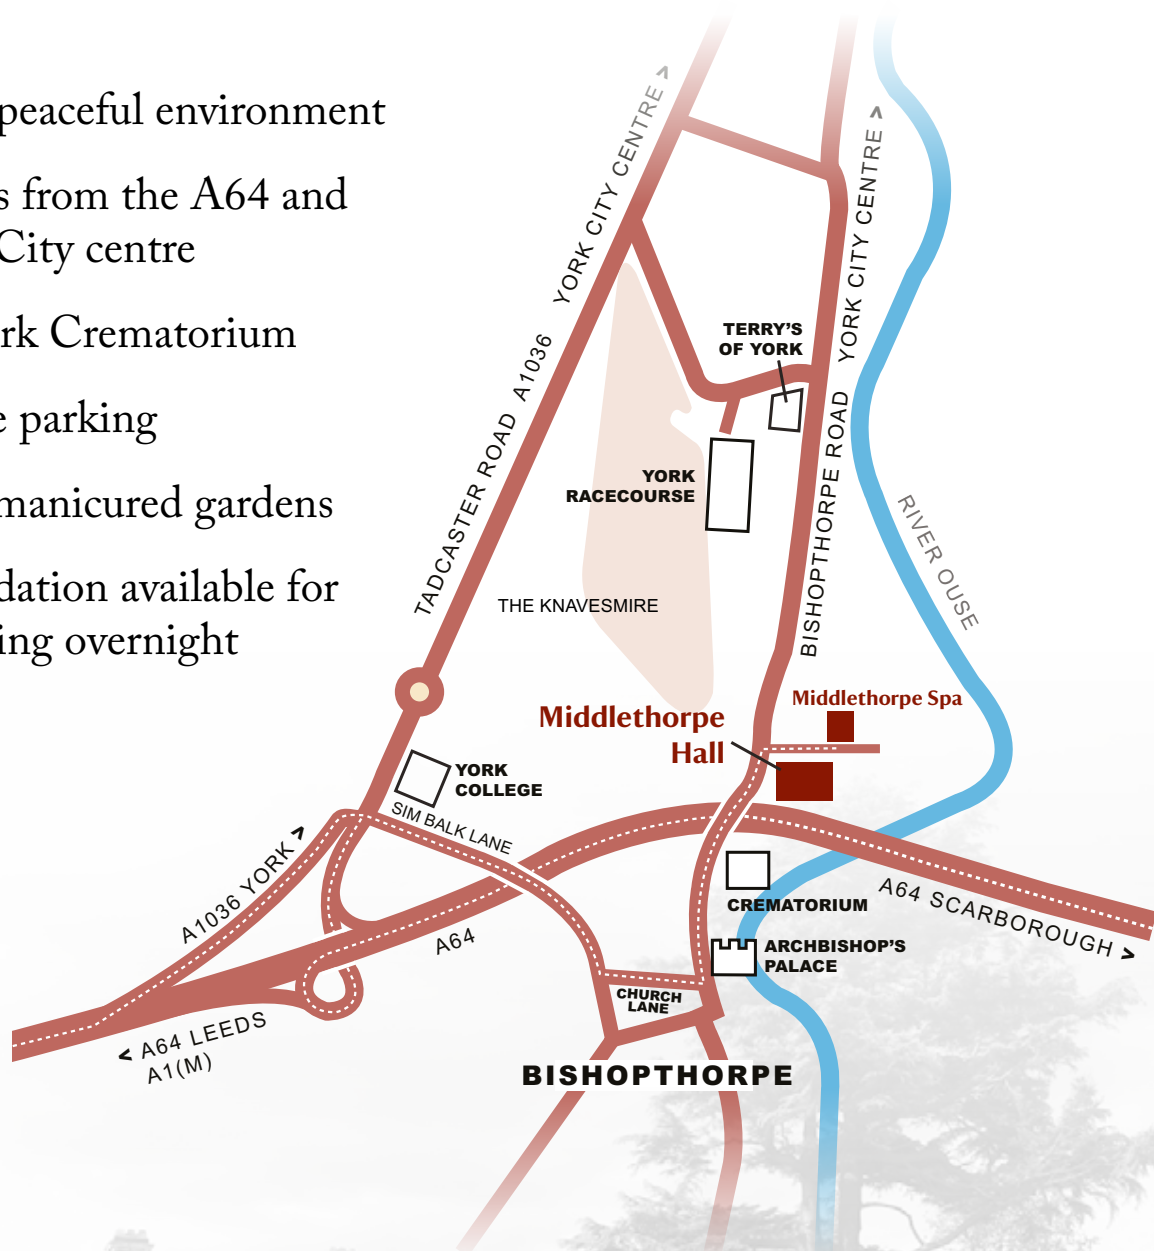

Please email Julia Betteridge at [j.betteridge@middlethorpe.com](mailto:j.betteridge@middlethorpe.com)  
or call 01904 661301 to discuss your requirements.

- Calm and peaceful environment
- Easy access from the A64 and from York City centre
- Next to York Crematorium
- Ample free parking
- Extensive manicured gardens
- Accommodation available for guests staying overnight